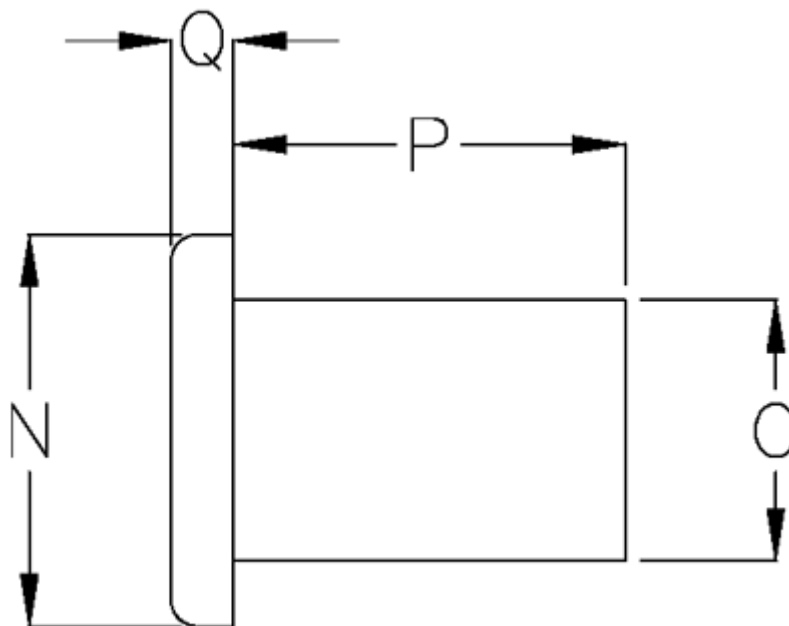

Article number: 05904208

Description: Hepco dowel pin SDP 8

Measures

N m6 = 8 (+0.015/+0.006)

O K6 = 6 (+0.002/- 0.006)

P = 8.00

Q = 2,75